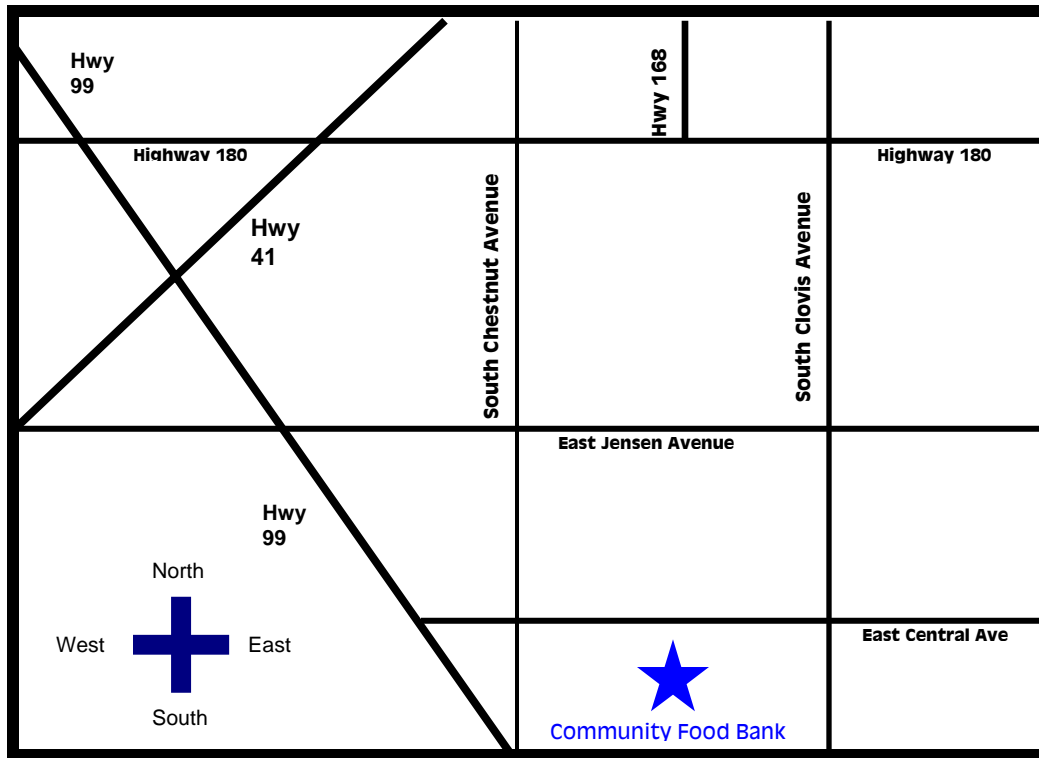

3403 E Central Avenue Fresno, CA 93725-2542

From North Fresno

Take Hwy 41 South to Hwy 99 South
 Use Exit 127/ Central Avenue
 Turn left on Central Avenue
 Drive east past Golden State Blvd.
 We are approximately 400 meters east of Golden State on the right hand side.
 If you've gone to S. Willow Ave, you've gone too far

From Clovis/Sunnyside

Take Clovis Avenue down to E. Central Avenue
 Make a right (going west) on E. Central Avenue
 We are on the left side/south side of Central Avenue, just past S. Willow Ave.
 If you've gone to S. Golden State, you've gone too far

Using the highways

Take Hwy 168 to Hwy 180 West
 Hwy 180 West to Hwy 41 South
 Hwy 41 South to Hwy 99 South
 Take exit 127/Central Avenue
 Turn left (go East) on Central Avenue
 Drive East past Golden State Blvd.
 We are approximately 400 meters east of Golden State on the right hand side/south side of Central Avenue.
 If you've gone to S. Willow Ave, you've gone too far